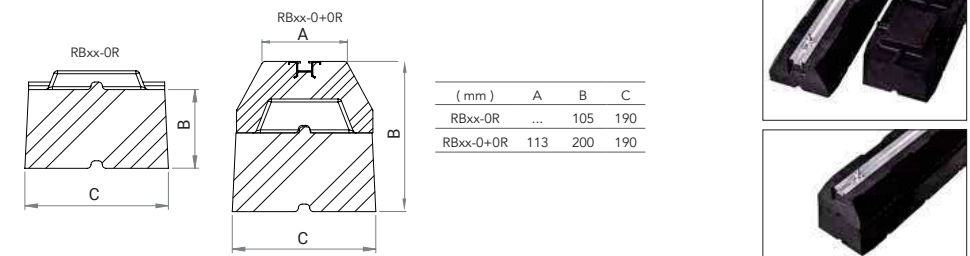

Model	RB-RISER 60-0/180	RB-RISER 100-0/180
Part Nr	0502.26028.000	0502.21028.000
Length x Width x Height	600 x 180 x 105 mm	1000 x 180 x 105 mm
Length x Width x Height	23,62 x 7,09 x 4,13"	39,37 x 7,09 x 4,13"
Spread Load /pc	300 kg	300 kg
Packing	1 pc	1 pc
Pallet	72 pcs	36 pcs