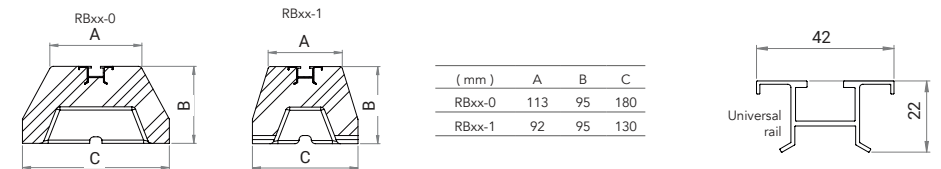

Anti-vibration Pads

- > Performs better than rubber or cork for equivalent size
- > Special composite foam core
- > More efficient than solid rubber vibration damping
- > Ideal for vibration suppression of residential-packaged condensing units

Model	MP-2E	MP-3E	MP-4E	MP-6E
Part Nr	0901.00001.E02	0901.00001.E03	0901.00001.E04	0901.00001.E06
Dimensions (mm)	50 x 50 x 22 mm	75 x 75 x 22 mm	100 x 100 x 22 mm	150 x 150 x 22 mm
Dimensions (inch)	1,97 x 1,97 x 0,87"	2,95 x 2,95 x 0,87"	3,94 x 3,94 x 0,87"	5,90 x 5,90 x 0,87"
Packing	48 pcs	36 pcs	24 pcs	24 pcs
PALLET	8640 pcs	4320 pcs	2400 pcs	864 pcs

Rubber Blocks

- > Universal rail: 42 x 22 mm (for other rail design, contact us)
- > Widths : 180 mm or 130 mm
- > Bolt set is included (not in riser blocks)
- > Blocks strapped per pair (not the risers)

Model	RB25-0/180	RB40-0/180	RB60-0/180	RB100-0/180
Part Nr	0502.02528.000	0502.04028.000	0502.06028.000	0502.01028.000
Length x Width x Height	250 x 180 x 95 mm	400 x 180 x 95 mm	600 x 180 x 95 mm	1000 x 180 x 95 mm
Length x Width x Height	9,84 x 7,09 x 3,74"	15,75 x 7,09 x 3,74"	23,62 x 7,09 x 3,74"	39,37 x 7,09 x 3,74"
Spread Load /pc	120 kg	180 kg	300 kg	350 kg
Packing	1 SET = 2 pcs	1 SET = 2 pcs	1 SET = 2 pcs	1 SET = 2 pcs
Pallet	90 SETS (180 pcs)	60 SETS (120 pcs)	40 SETS (80 pcs)	20 SETS (40 pcs)

Model	RB25-1/130	RB40-1/130	RB60-1/130	RB100-1/130,
Part Nr	0502.12528.000	0502.14028.000	0502.16028.000	0502.11028.000
Length x Width x Height	250 x 130 x 95 mm	400 x 130 x 95 mm	600 x 130 x 95 mm	1000 x 130 x 95 mm
Length x Width x Height	9,84 x 5,12 x 3,74"	15,75 x 5,12 x 3,74"	23,62 x 5,12 x 3,74"	39,37 x 5,12 x 3,74"
Spread Load /pc	120 kg	180 kg	300 kg	350 kg
Packing	1 SET = 2 pcs	1 SET = 2 pcs	1 SET = 2 pcs	1 SET = 2 pcs
Pallet	135 SETS (270 pcs)	90 SETS (180 pcs)	60 SETS (120 pcs)	36 SETS (72 pcs)