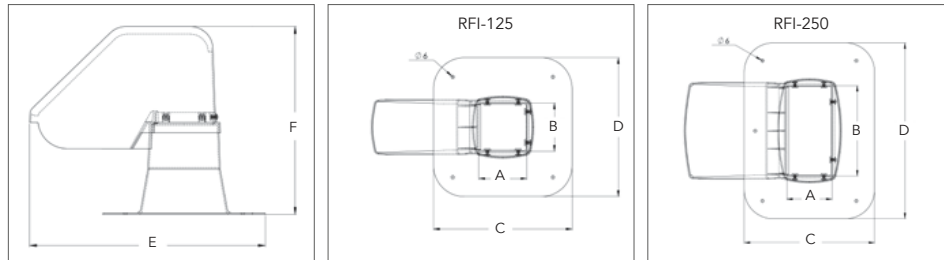

Model	RB-RISER 60-0/180	RB-RISER 100-0/180
Part Nr	0502.26028.000	0502.21028.000
Length x Width x Height	600 x 180 x 105 mm	1000 x 180 x 105 mm
Length x Width x Height	23,62 x 7,09 x 4,13"	39,37 x 7,09 x 4,13"
Spread Load /pc	300 kg	300 kg
Packing	1 pc	1 pc
Pallet	72 pcs	36 pcs

Roof Inlet

White

- > The right solution for rooftop installation requiring linesets to run through the roof.

Model	RFI-125	RFI-250
Part Nr	0508.00007.037	0508.00006.037
Colour	white	white
Inside dimensions A x B	125 x 125 mm (4,92 x 4,92")	125 x 250 mm (4,92 x 9,84")
Outside dimensions C x D	360 x 360 mm (14,17 x 14,17")	360 x 490 mm (14,17 x 19,29")
Outside dimensions E x F	520 x 415 mm (20,47 x 16,34")	530 x 420 mm (20,87 x 16,54")
Packing	1 PC	1 PC
Pallet	30 PCS	32 PCS