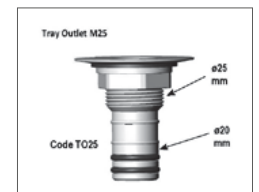

Tray Outlet Connection**

- > For a professional connection to a drain pan

Model	TO25
Part Nr	0513.00544.000
Colour	white
Connection Ø	20mm
Packing	100 x 1 pc
Pallet	6400 pcs (64 BOX)

* Pre-mounted and pre-lubricated O-rings : CHAMFER and DEBURR the pipe before inserting it in fittings to avoid damage to the O-rings !
** To be used only for the outlet of air conditioning condensation water (without pressure)