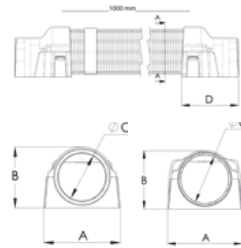

	60	80	90	110
Model	ODF.60	ODF.80	ODF.90	ODF.110
Part Nr CW903	0505.00001.017	0505.00101.018	0505.00201.018	0505.00301.019
A = Width	60 mm (2,36")	80 mm (3,15")	90 mm (3,54")	110 mm (4,33")
B = Height	40 mm (1,57")	60 mm (2,36")	65 mm (2,56")	75 mm (2,95")
L=Length	2 M (6,5 ft)	2 M (6,5 ft)	2 M (6,5 ft)	2 M (6,5 ft)
Packing	12 pcs (24M)	8 pcs (16M)	8 pcs (16M)	4 pcs (8M)
Pallet	960 M (480pcs / 40 box)	560 M (280 pcs / 35 box)	400 M (200 pcs / 25 box)	320 M (160 pcs / 40 box)

 CW903 pure white*

- > 1x Flexible hose
- > 2x Flex connector
- > 1x Flex-end
- > 1x Stainless steel clamp

1 kit / box

	80	110
Model	OD.FLEX.80	OD.FLEX.110
Part Nr CW903	0505.00114.072	0505.00314.072
A x B	100 x 80 mm (3,94 x 3,15")	120 x 90 mm (4,72 x 3,54")
C (Inside ø)	60 mm (2,36")	80 mm (3,15")
D	90 mm (3,54")	110 mm (4,33")
Hose length	1 M (3,28 ft)	1 M (3,28 ft)
Packing	1 set	1 set
Pallet	80 sets	80 sets